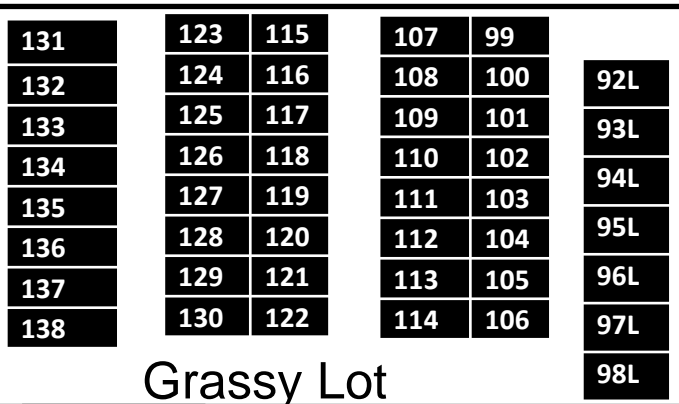

## Courthouse Square

MKT ST - 36

MKT  
TREE - 7  
T2 Food Trailers  
Only  
(Electricity)

AB-MKT- 13 (Electricity)

Grassy Lot

END-C - 6  
(Electricity)

AB-END- 7

END ST - 8